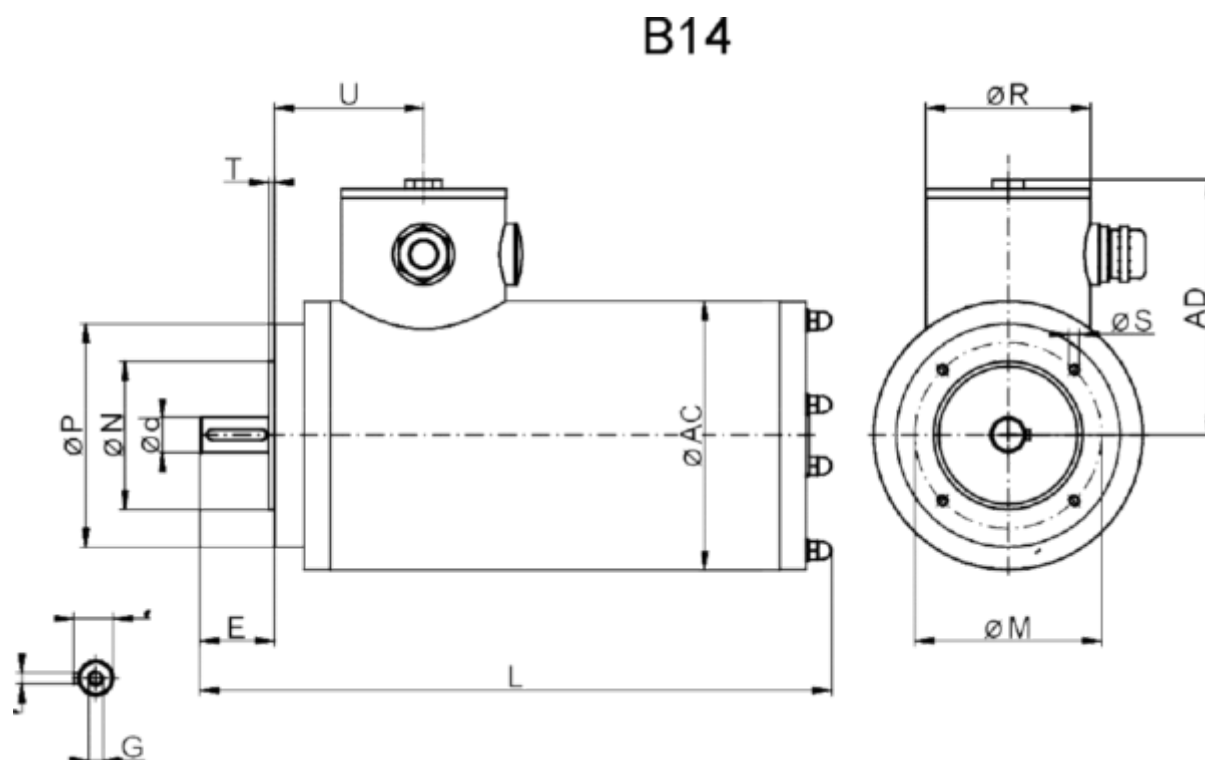

Article number: 25560007521570

Description: BEGE stainless steel AC motor EBS80K-2 IEC80 B14  
0,75KW 2800 rpm 3x230/400V 50HZ IP69K PTC

## Measures

A = 125	E = 40	Ød = 19
A/2 = 62.5	F = 6	ØR = 89
AB = 150	G = M6	
AC = 144	H = 80	
AD = 135	K = 10	
B = 100	L = 338	
C = 50	P = 144	
dF = 21.5	U = 139	